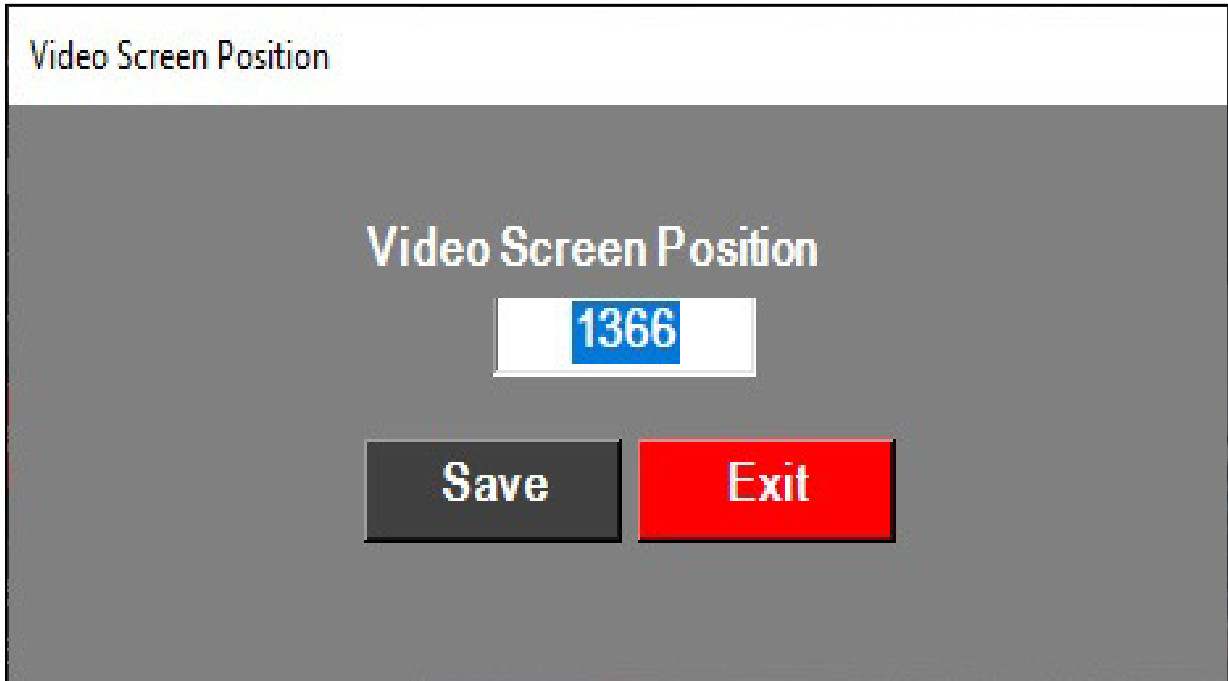

Activate Windows
Go to Settings to activate Windows.

I) Video screen position

If Primary Monitor Resolution is 1366/720 and Secondary Monitor (tv) Resolution 1280/720 Pixel then Video Screen Position Will be 1366.